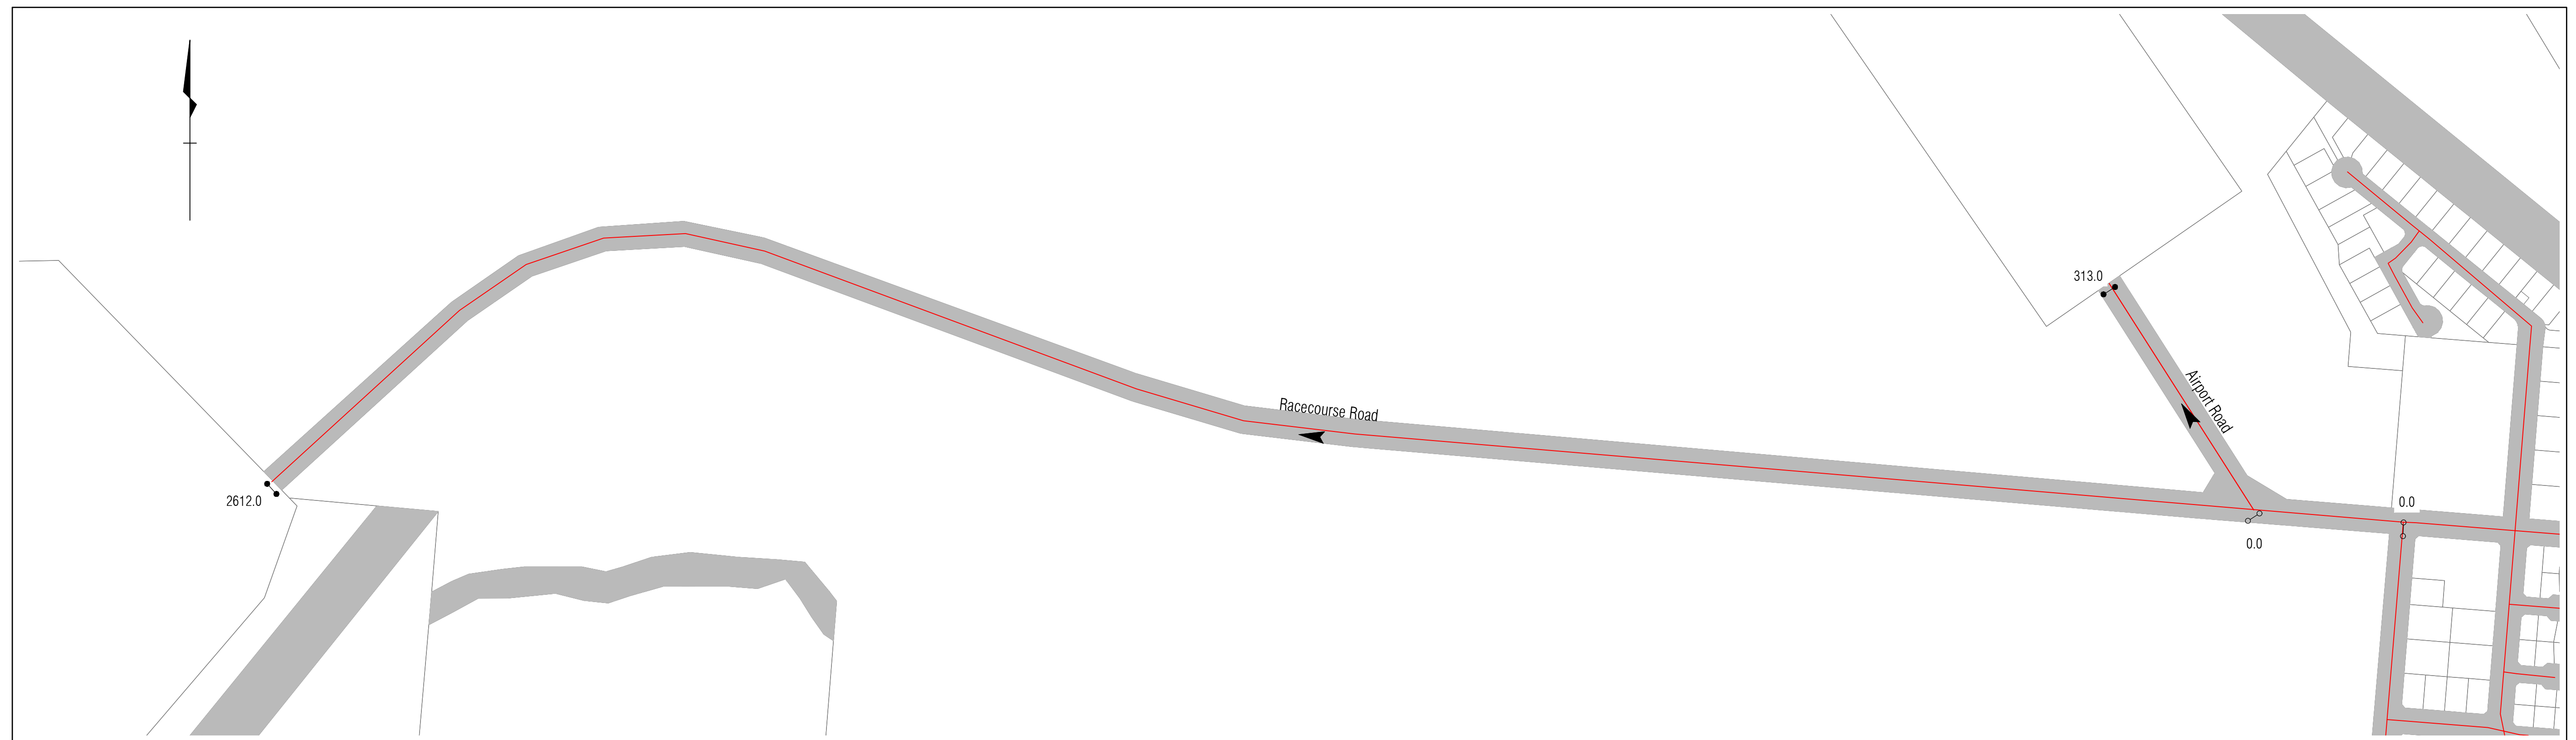

LEGEND

10	Used Address
24	Unused/Reserved Address
0.0	Start of Street Chainage
420.0	End of Street Chainage
▶	Direction of Chainage
—	Town Street/Road
Wango Street	Street Name
█	Road Reserve/Street Area

**DIAMANTINA SHIRE COUNCIL
URBAN ADDRESSING & TOWN
STREET CHAINAGES -
BEDOURIE (1 of 2)**

Bedourie Northern Subdivision

Bedourie Non-Urban Streets

Notes:

1. For full list of chainages for towns in Diamantina Shire, please refer to the DSC-R Town Chainages spreadsheet.
2. Address Numbering in accordance with Campbell Higginson Town Planning report 'Street Numbering System for Diamantina Shire Council' dated 19/10/2010.

LEGEND

- 10 Used Address
- 24 Unused/Reserved Address
- 0.0 Start of Street Chainage
- 420.0 End of Street Chainage
- ▶ Direction of Chainage
- Town Street/Road
- Wango Street Street Name
- Road Reserve/Street Area

**DIAMANTINA SHIRE COUNCIL
URBAN ADDRESSING & TOWN
STREET CHAINAGES -
BEDOURIE (2 of 2)**