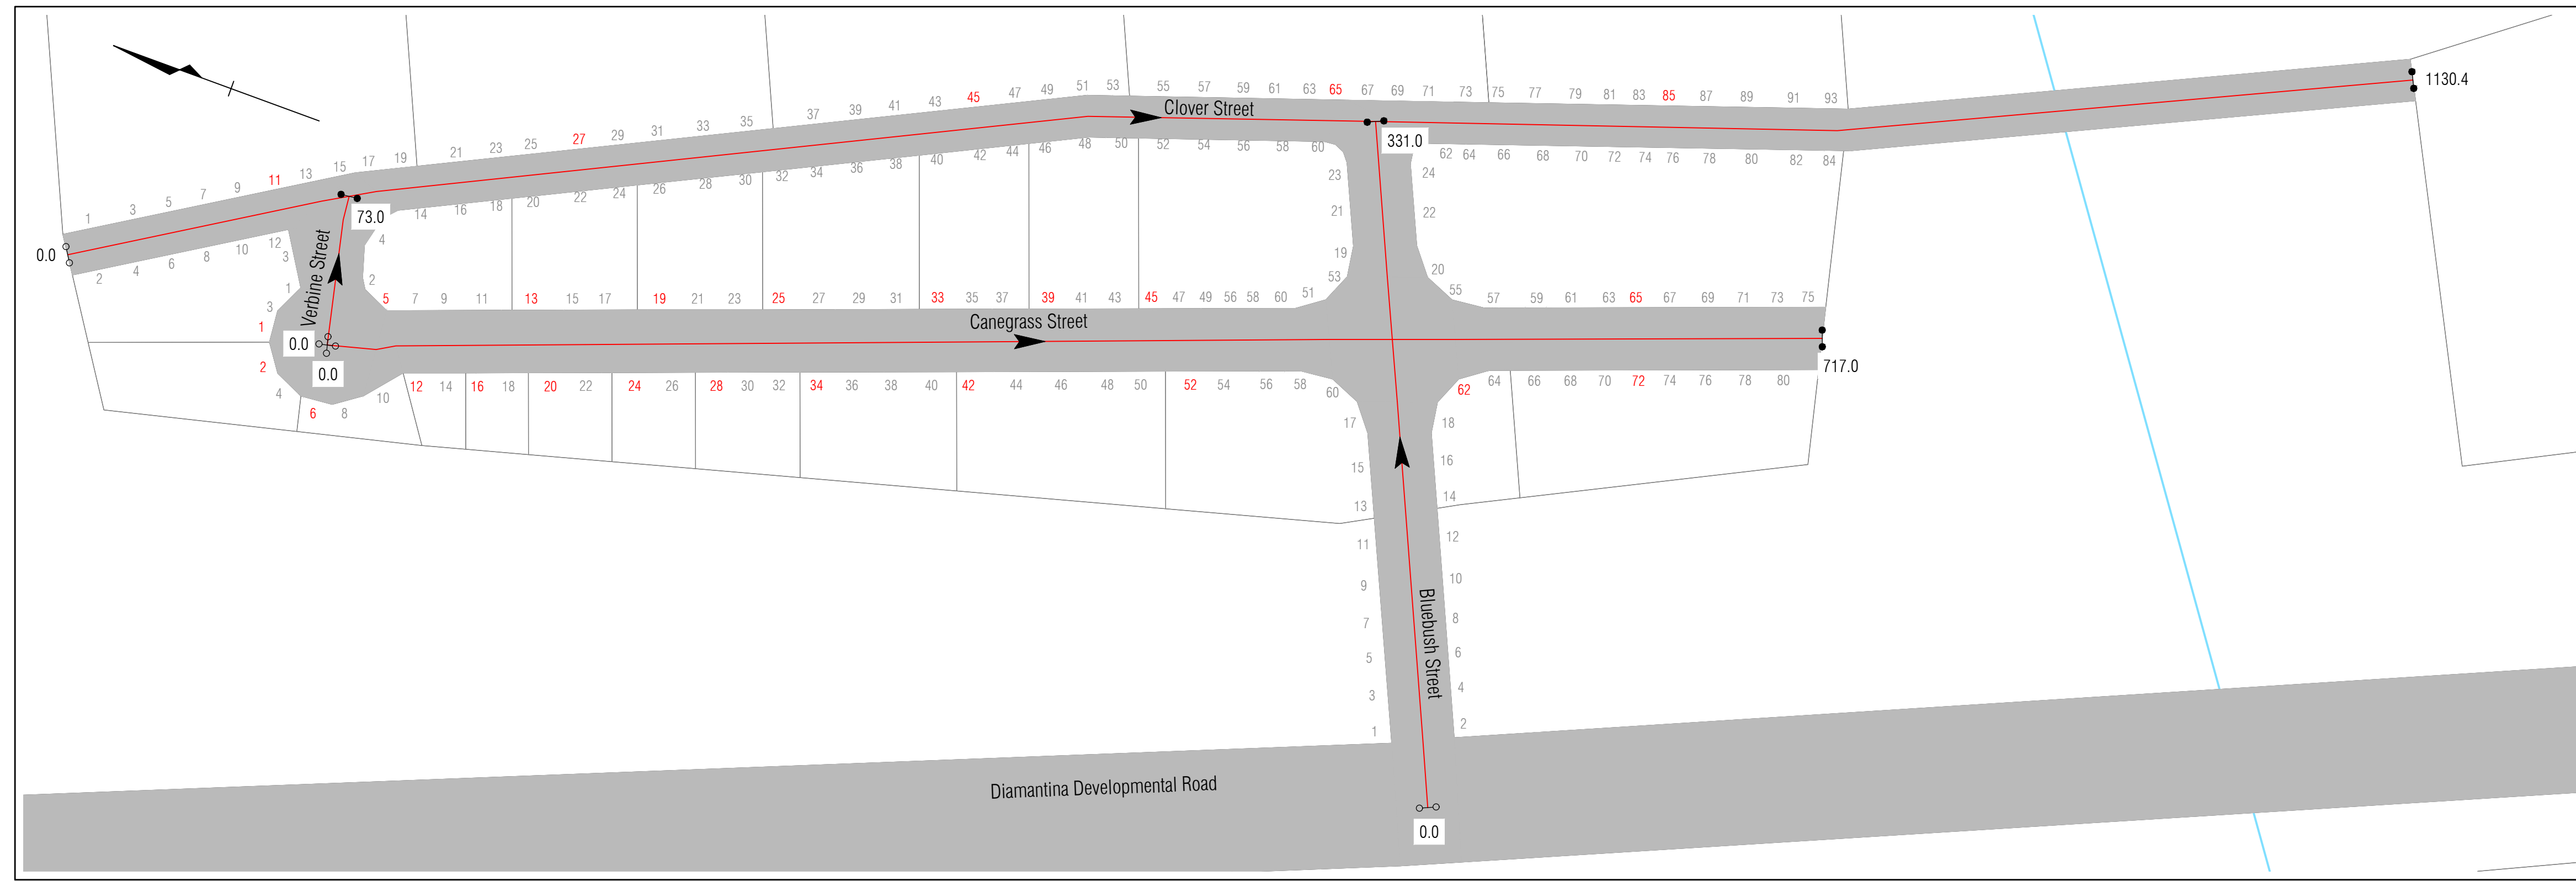

- Notes:**
1. For full list of chainages for towns in Diamantina Shire, please refer to the DSC-R Town Chainages spreadsheet.
 2. Address Numbering in accordance with Campbell Higginson Town Planning report 'Street Numbering System for Diamantina Shire Council' dated 19/10/2010.

LEGEND

10	Used Address
24	Unused/Reserved Address
0.0	Start of Street Chainage
420.0	End of Street Chainage
▶	Direction of Chainage
—	Town Street/Road
Wango Street	Street Name
█	Road Reserve/Street Area

**DIAMANTINA SHIRE COUNCIL
URBAN ADDRESSING & TOWN
STREET CHAINAGES -
BEDOURIE (1 of 2)**

Bedourie Northern Subdivision

Bedourie Non-Urban Streets

Notes:

1. For full list of chainages for towns in Diamantina Shire, please refer to the DSC-R Town Chainages spreadsheet.
2. Address Numbering in accordance with Campbell Higginson Town Planning report 'Street Numbering System for Diamantina Shire Council' dated 19/10/2010.

LEGEND

- 10 Used Address
- 24 Unused/Reserved Address
- 0.0 Start of Street Chainage
- 420.0 End of Street Chainage
- ▶ Direction of Chainage
- Town Street/Road
- Wango Street Street Name
- Road Reserve/Street Area