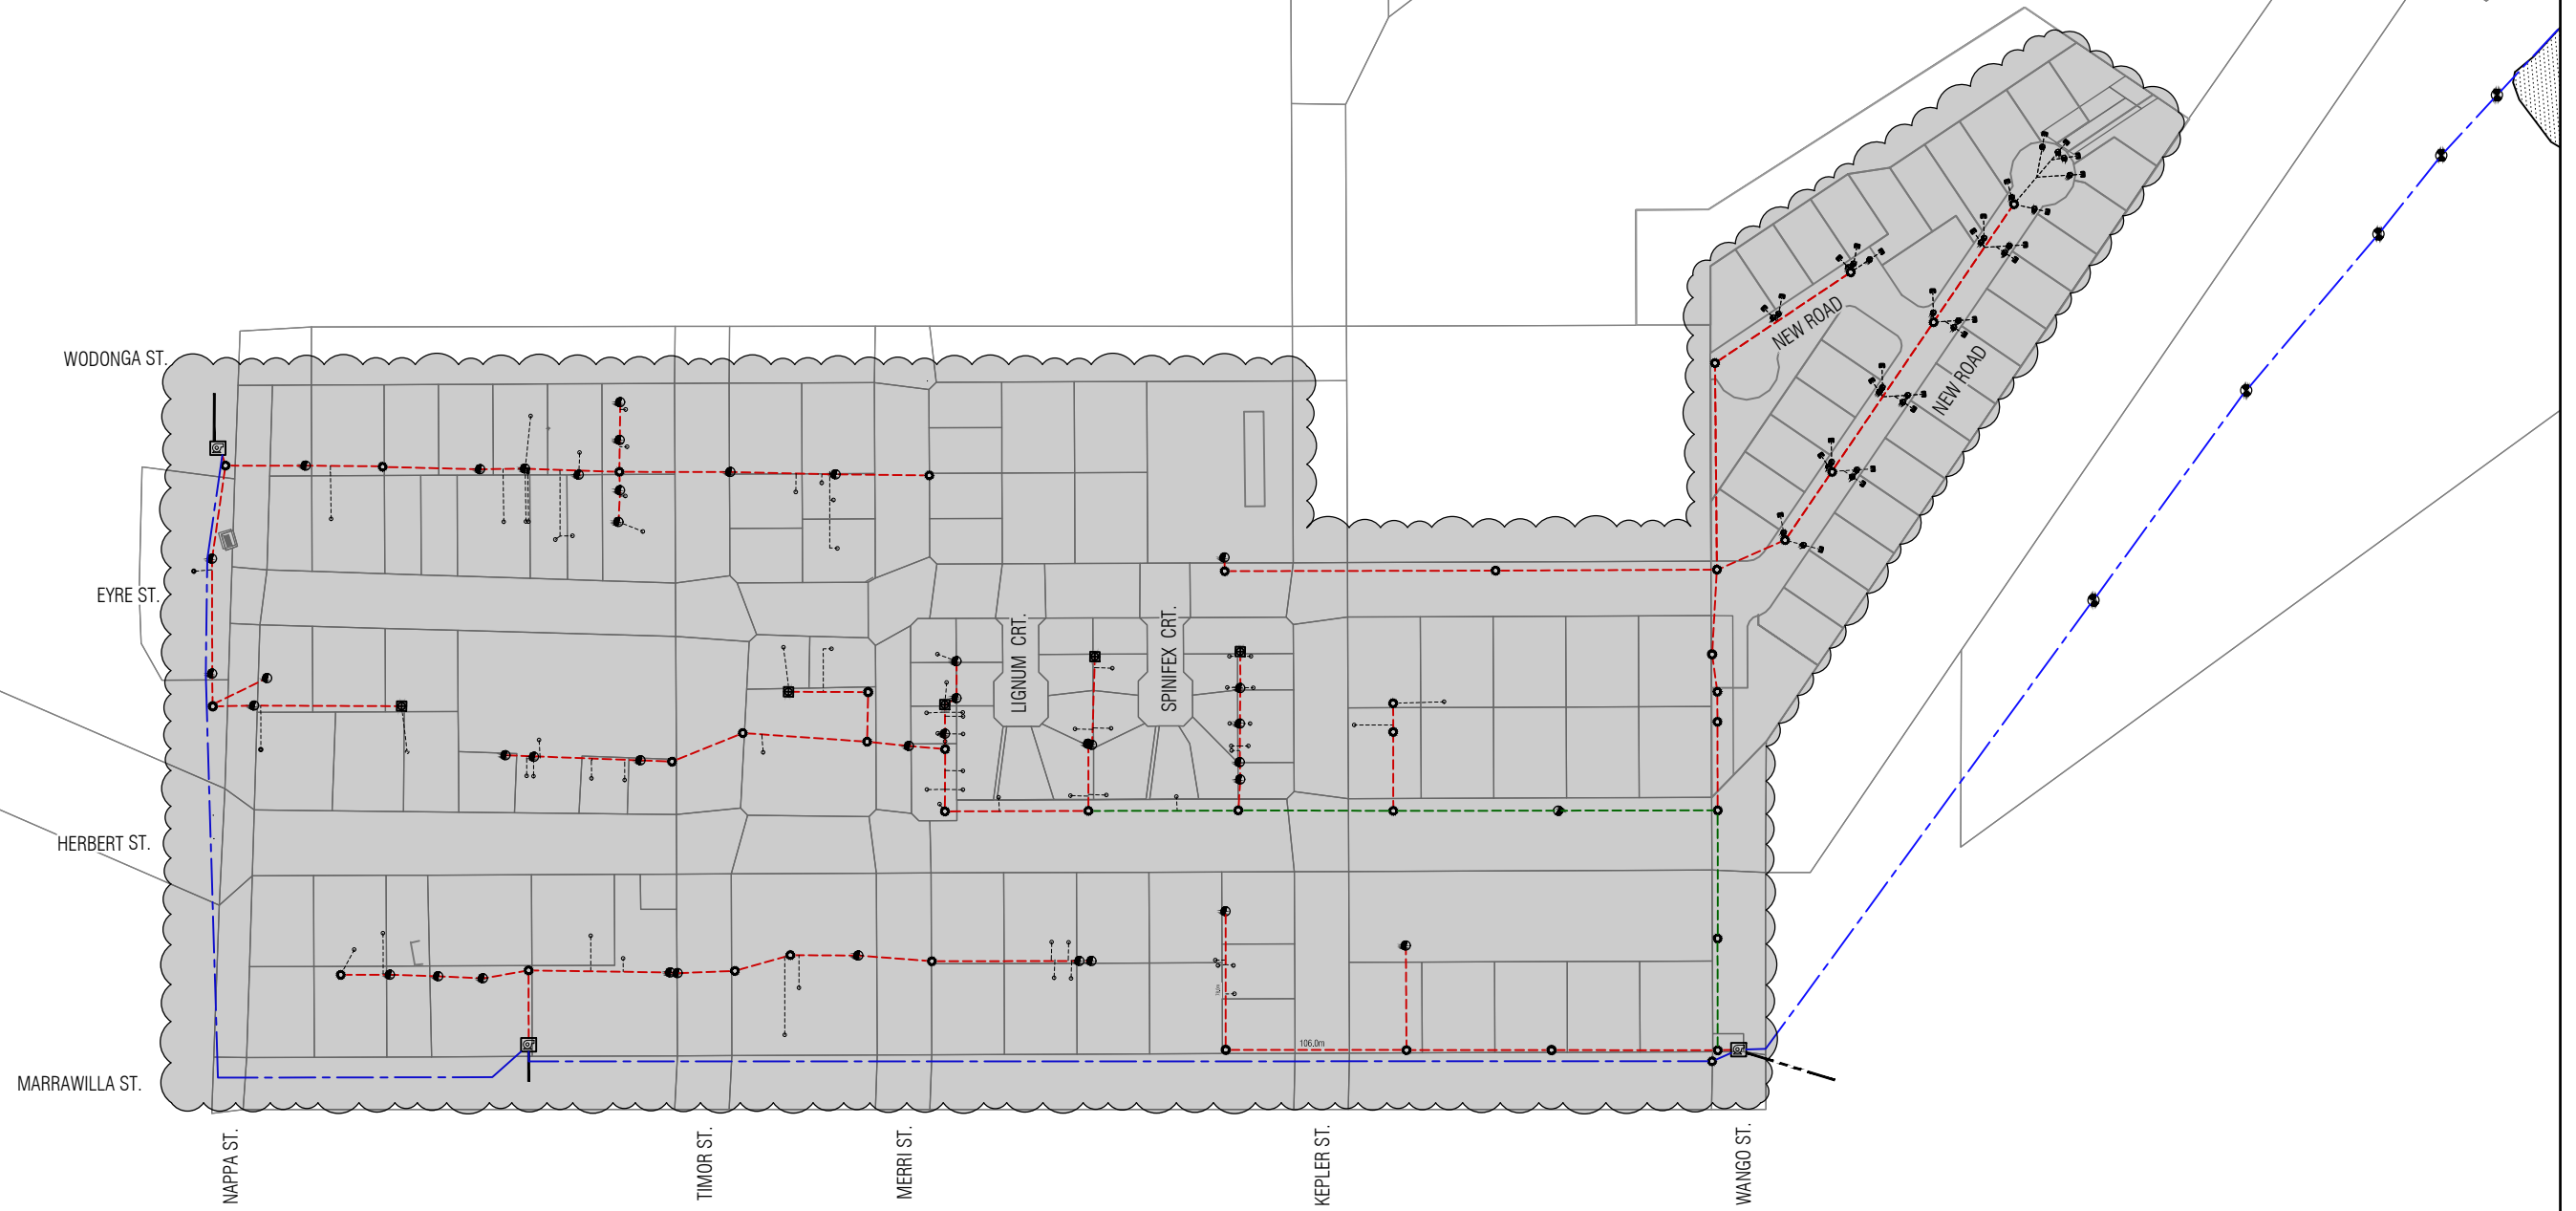

BEDOURIE DECLARED SERVICE AREA - SEWER

PRELIMINARY
NOT FOR CONSTRUCTION
18 September 2019 at 15:58

Date Printed: 18/09/2019 15:58:07 M-Files ID: 330477

LEGEND
 Sewer Service Area

140182-SK1/01
Water and Sewer Service Area
Sewer Service Area

BEDOURIE DECLARED SERVICE AREA - WATER

PRELIMINARY
NOT FOR CONSTRUCTION
18 September 2019 at 15:58

Date Printed: 18/09/2019 15:58:10
M-Files ID: 330477

LEGEND

- Water Service Area

140182-SK1/02
Water and Sewer Service Area
Water Service Area

BIRDSVILLE DECLARED SERVICE AREA - SEWER

PRELIMINARY
NOT FOR CONSTRUCTION
18 September 2019 at 15:58

LEGEND

- Sewer Service Area

140182-SK1/03
Water and Sewer Service Area
Sewer Service Area

BIRDSVILLE DECLARED SERVICE AREA - WATER

PRELIMINARY
NOT FOR CONSTRUCTION
18 September 2019 at 15:58

M-Files ID: 330494
Date Printed: 18/09/2019 15:58:23

LEGEND

 Water Service Area

140182-SK1/04
Water and Sewer Service Area
Water Service Area