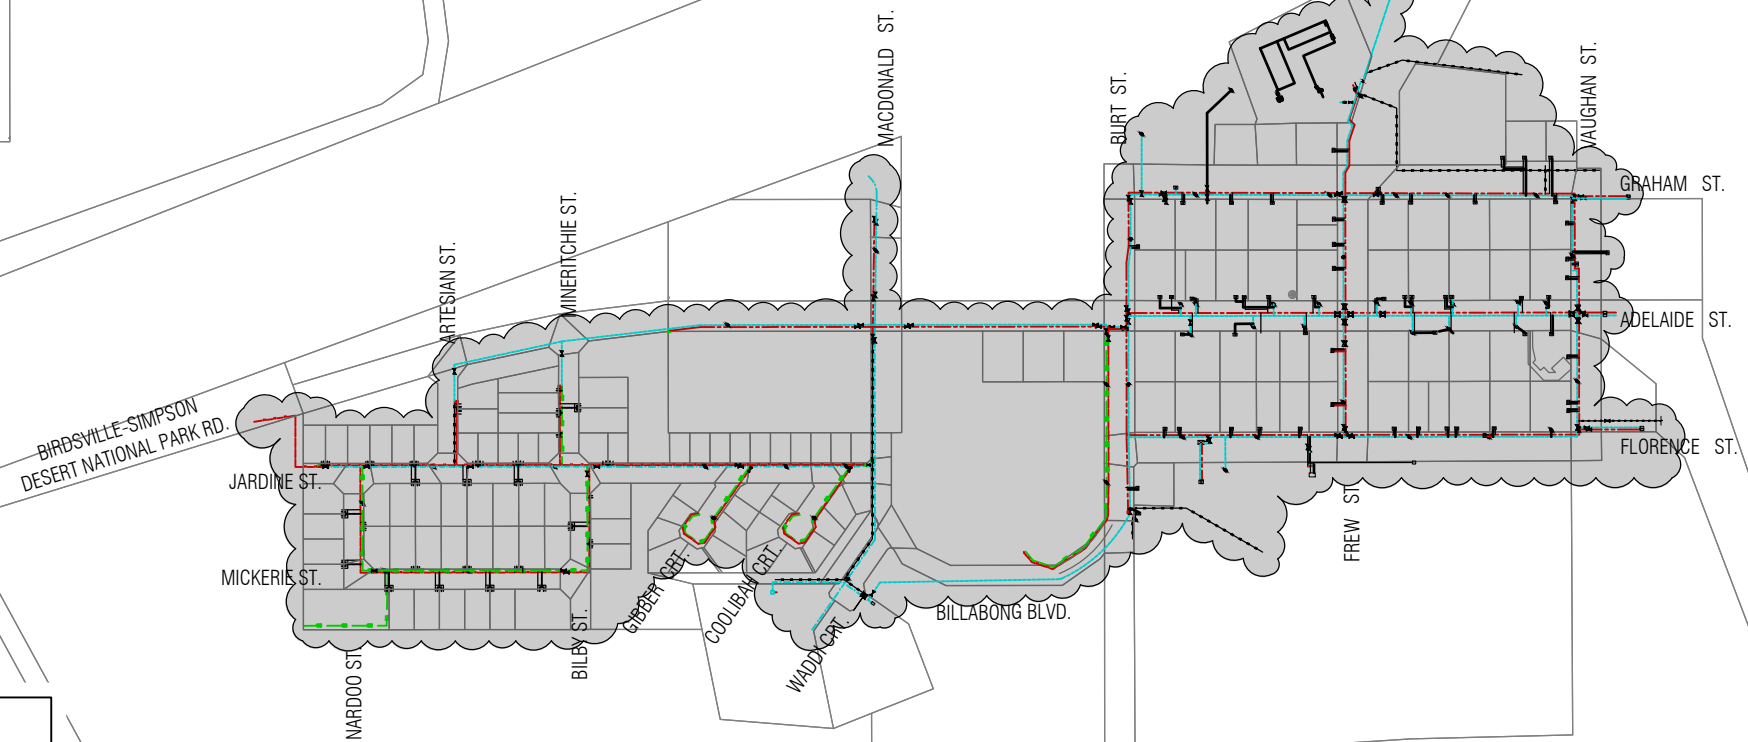

BIRDSVILLE DECLARED SERVICE AREA - SEWER

PRELIMINARY
NOT FOR CONSTRUCTION
18 September 2019 at 15:58

LEGEND

- Sewer Service Area

140182-SK1/03
Water and Sewer Service Area
Sewer Service Area

BIRDSVILLE DECLARED SERVICE AREA - WATER

PRELIMINARY
NOT FOR CONSTRUCTION
18 September 2019 at 15:58

M-Files ID: 330494
Date Printed: 18/09/2019 15:58:23

LEGEND

 Water Service Area

140182-SK1/04
Water and Sewer Service Area
Water Service Area