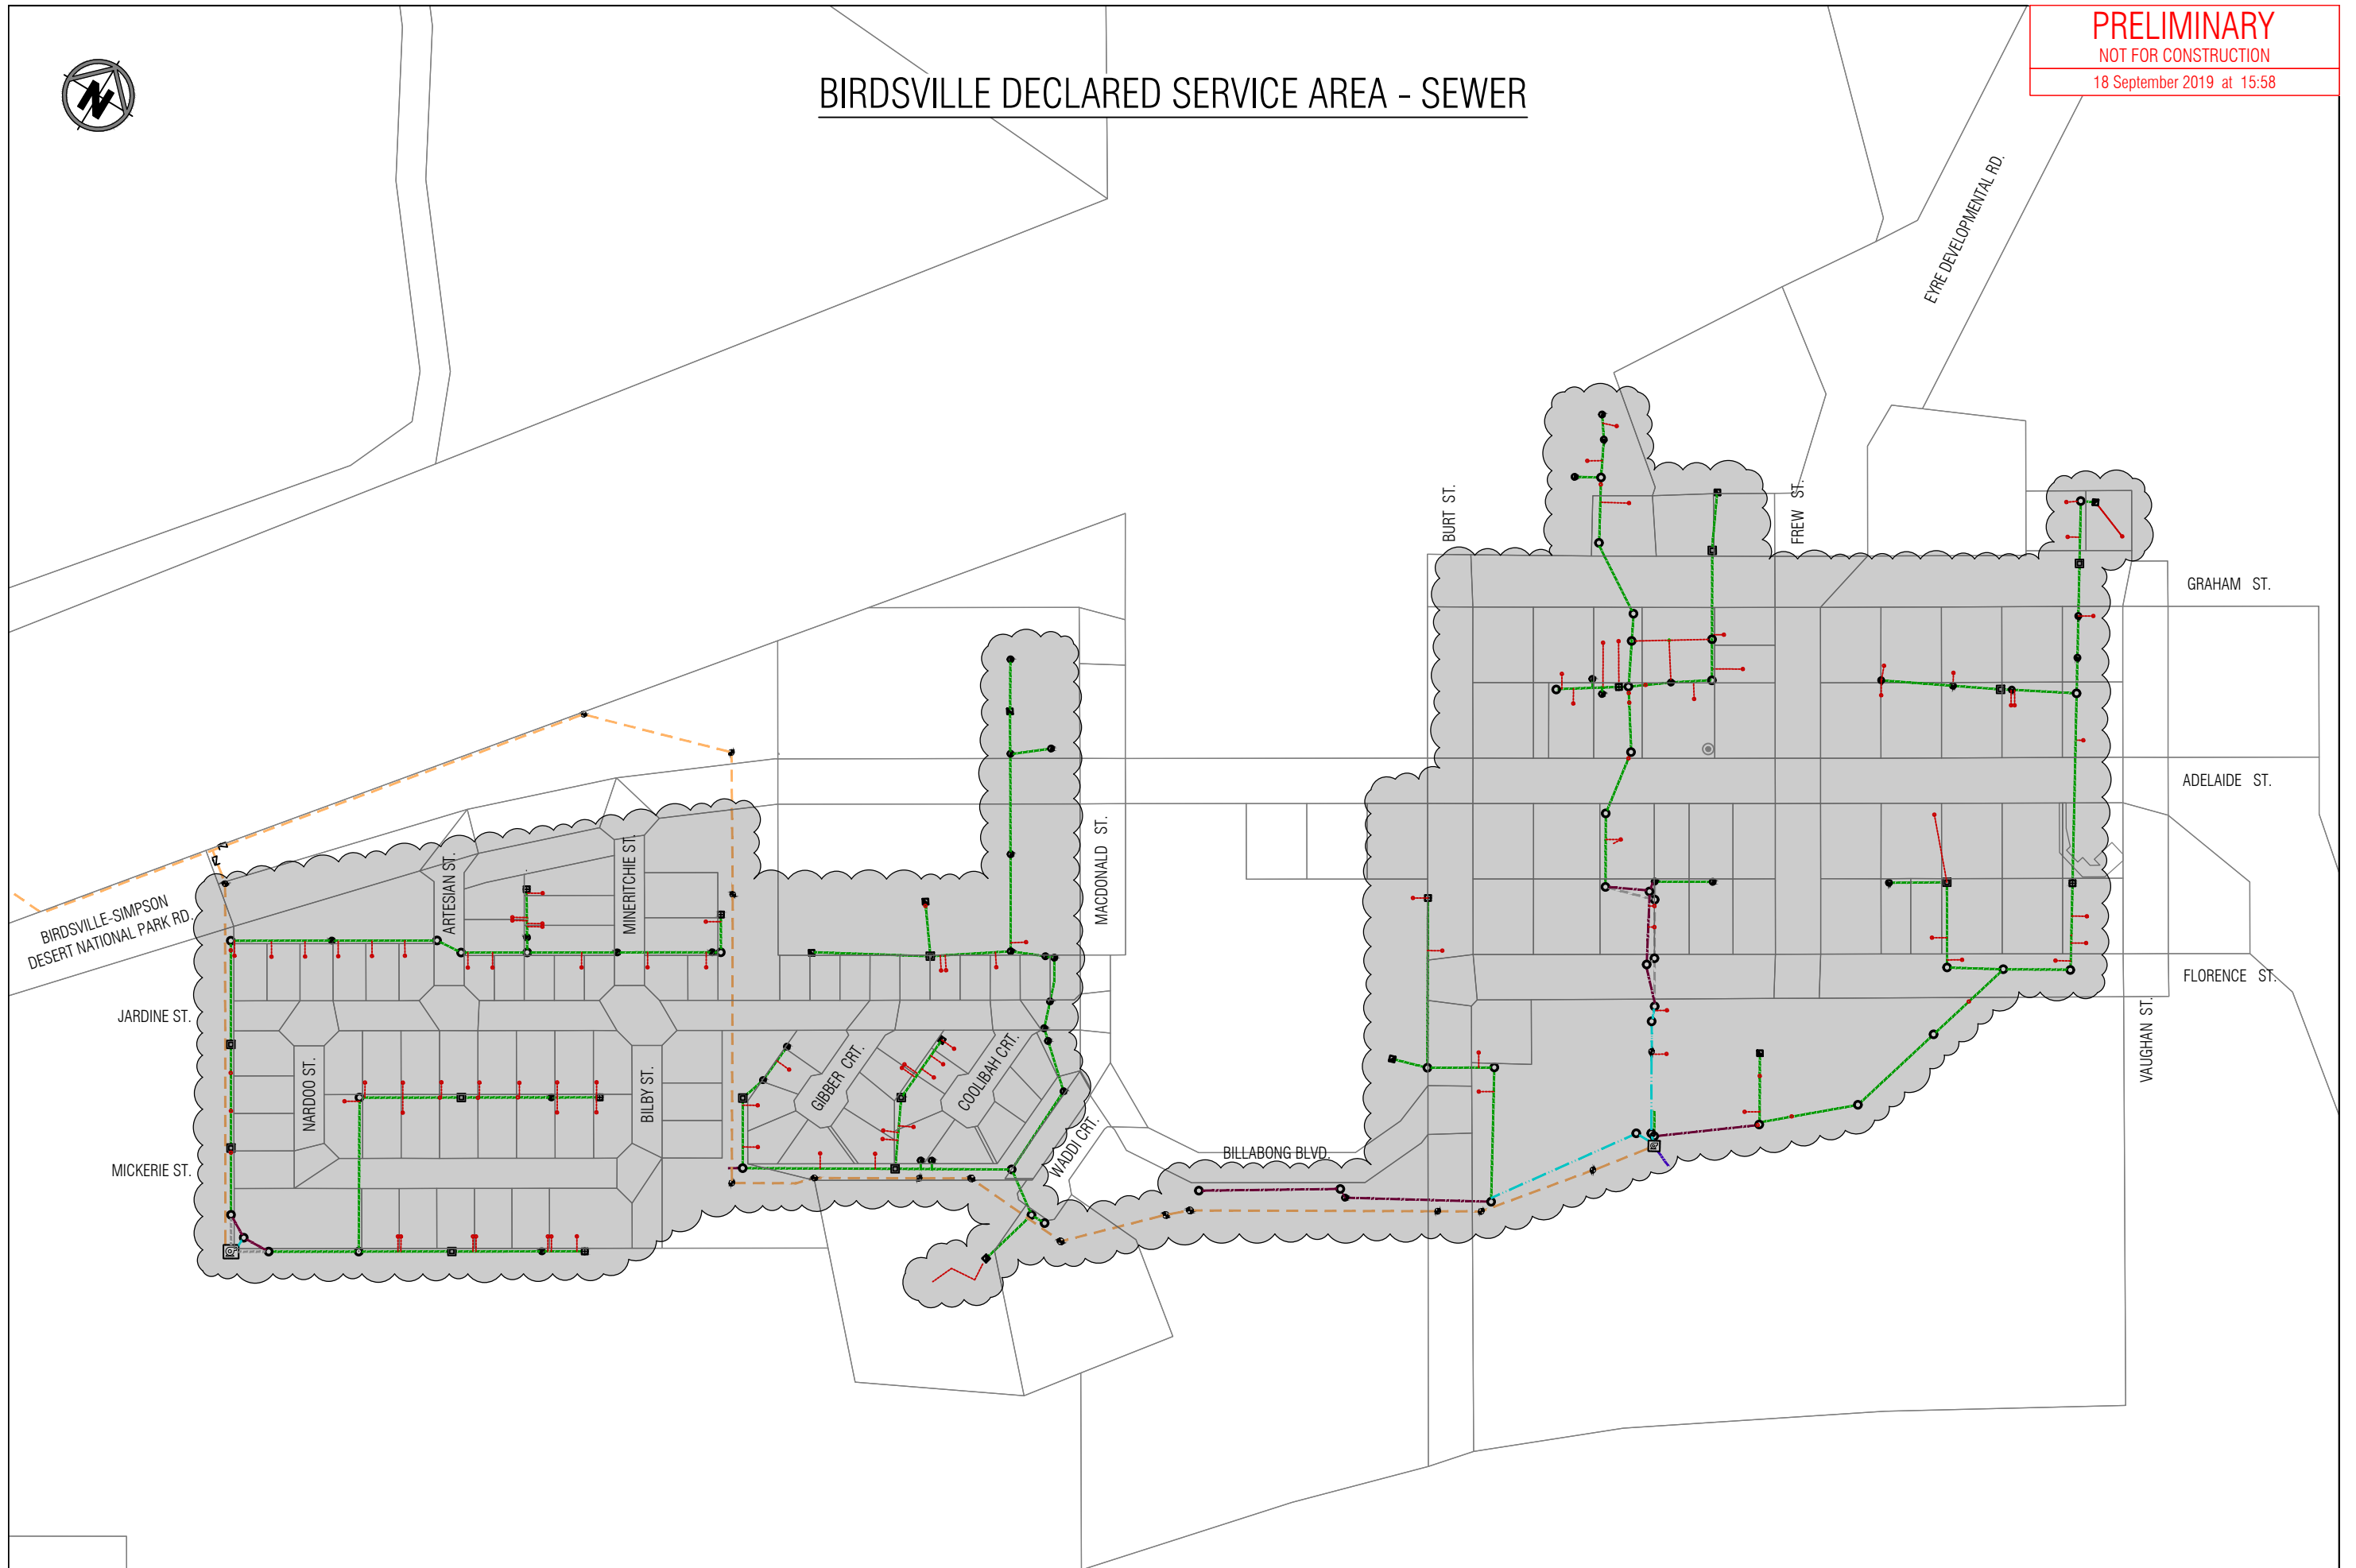

BEDOURIE DECLARED SERVICE AREA - SEWER

PRELIMINARY
NOT FOR CONSTRUCTION
18 September 2019 at 15:58

Date Printed: 18/09/2019 15:58:07 M-Files ID: 330477

LEGEND
 Sewer Service Area

140182-SK1/01
Water and Sewer Service Area
Sewer Service Area

BEDOURIE DECLARED SERVICE AREA - WATER

PRELIMINARY
NOT FOR CONSTRUCTION
18 September 2019 at 15:58

Date Printed: 18/09/2019 15:58:10
M-Files ID: 330477

LEGEND

- Water Service Area

140182-SK1/02
Water and Sewer Service Area
Water Service Area

BIRDSVILLE DECLARED SERVICE AREA - SEWER

PRELIMINARY
NOT FOR CONSTRUCTION
18 September 2019 at 15:58

LEGEND

- Sewer Service Area

140182-SK1/03
Water and Sewer Service Area
Sewer Service Area

BIRDSVILLE DECLARED SERVICE AREA - WATER

PRELIMINARY
NOT FOR CONSTRUCTION
18 September 2019 at 15:58

M-Files ID: 330494
Date Printed: 18/09/2019 15:58:23

LEGEND

 Water Service Area

140182-SK1/04
Water and Sewer Service Area
Water Service Area