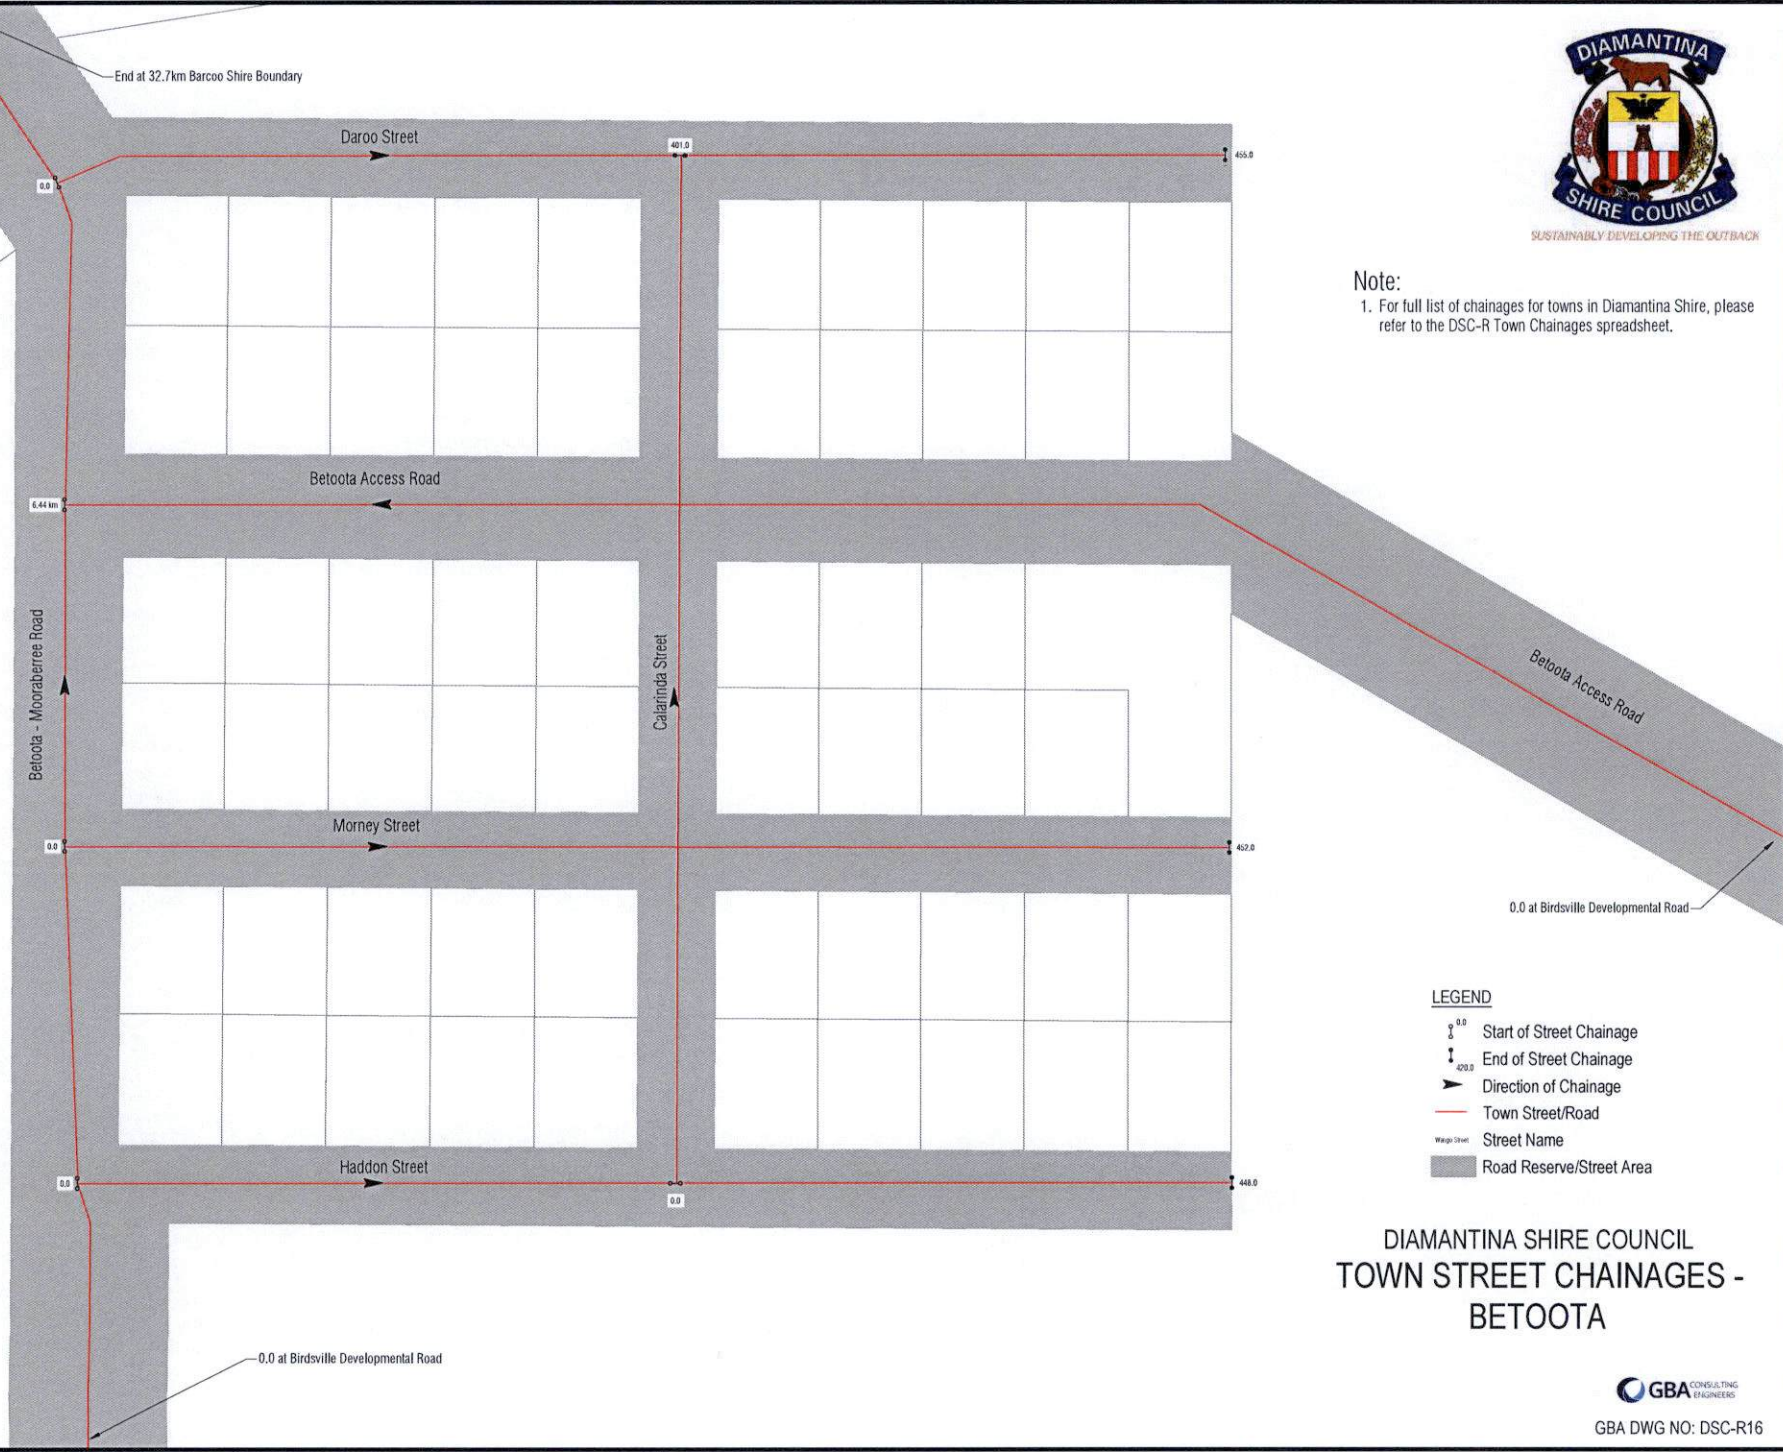

Printed: 24/05/2023 11:27:25

Note:
1. For full list of chainages for towns in Diamantina Shire, please refer to the DSC-R Town Chainages spreadsheet.

LEGEND

- 0.0 Start of Street Chainage
- 400.0 End of Street Chainage
- Direction of Chainage
- Town Street/Road
- Street Name
- Road Reserve/Street Area

DIAMANTINA SHIRE COUNCIL
TOWN STREET CHAINAGES -
BETOOTA